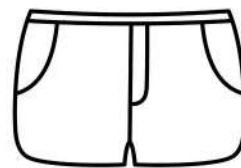

Day: _____

Date: _____

Activity 26

What do you wear when it's...? Draw line to match.

Point and read

snowy

Boots

Sweater

Skirt

sunny

Scarf

Hat

Sunglasses

cloudy

Sandals

Gloves

rainy

Coat

Shortpants

Shirt